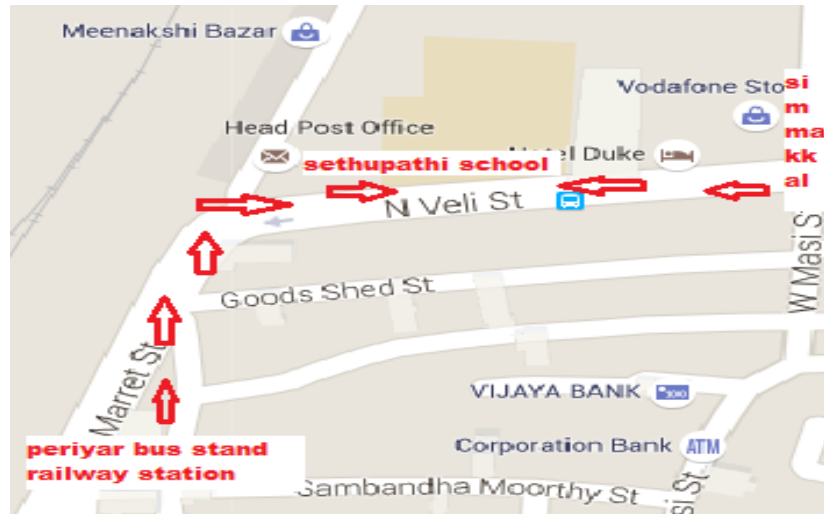

WINARCH

NATA COACHING CENTRE CHENNAI 89

(2)